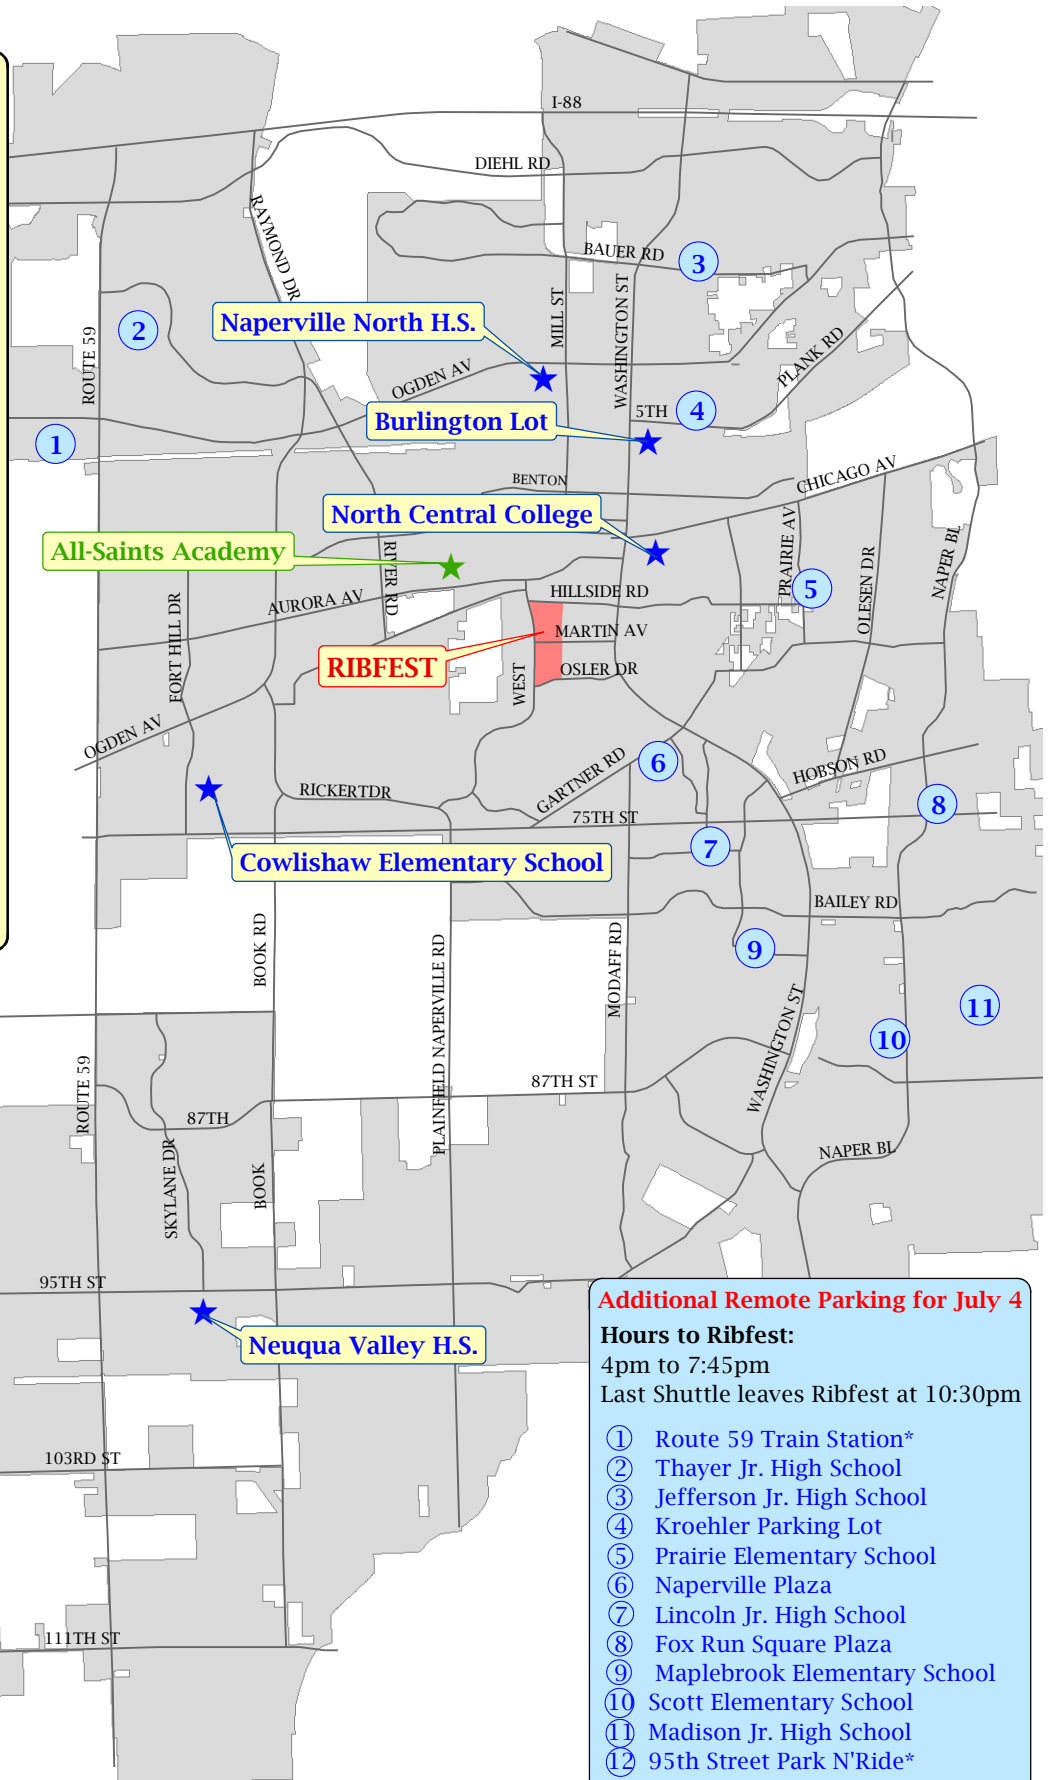

July 5 - July 7: 11:30am to 8:30pm

★ Cowlshaw Elementary School

July 3: 3:30pm to 8:30pm

July 4: 11:30am to 7:45pm

July 5 - July 7: 11:30am to 8:30pm

★ Neuqua Valley High School

July 3: 3:30pm to 8:30pm

July 4: 11:30am to 7:45pm

July 5 - July 7: 11:30am to 8:30pm

★ All-Saints Academy

Accessible and Volunteer Parking Only

July 3: 3:30pm to 8:30pm

July 4: 11:30am to 7:45pm

July 5 - July 7: 11:30am to 8:30pm

*Last Shuttle leaves Ribfest at 10:30pm
all nights of the event

Additional Remote Parking for July 4

Hours to Ribfest:

4pm to 7:45pm

Last Shuttle leaves Ribfest at 10:30pm

- ① Route 59 Train Station*
- ② Thayer Jr. High School
- ③ Jefferson Jr. High School
- ④ Kroehler Parking Lot
- ⑤ Prairie Elementary School
- ⑥ Naperville Plaza
- ⑦ Lincoln Jr. High School
- ⑧ Fox Run Square Plaza
- ⑨ Maplebrook Elementary School
- ⑩ Scott Elementary School
- ⑪ Madison Jr. High School
- ⑫ 95th Street Park N'Ride*

*Shuttle starts at 11:30am